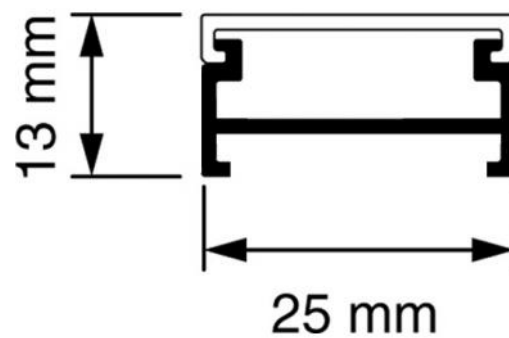

K25 Trunking base + cover, 2 m white (RAL 9010)